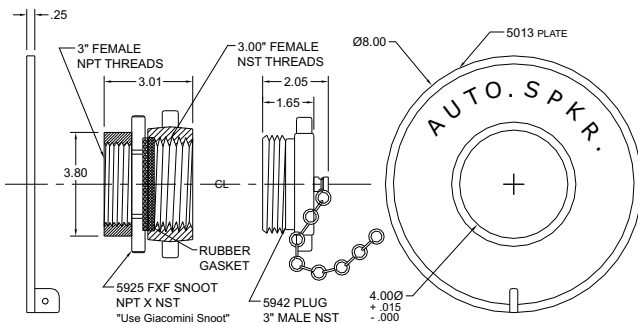

SPECIFICATIONS

1-1/2" DOUBLE FEMALE

Brass plate lettered AUTO SPKR. with female N.P.T. threads x pin lug hose thread swivel, pin lug plug and chain.

1-1/2" FEMALE X MALE

Brass 4-1/2" round plate lettered AUTO SPKR., brass snoot with rigid end male N.P.T. x pin lug hose thread female swivel, pin lug plug and chain.

Also in:
New York (800) 526-4592
Chicago (800) 547-3473
Atlanta (800) 762-0542
Miami (866) 961-3473
Dallas (866) 644-3473

www.potterroemer.com

MODEL DIMENSIONS

MODEL 5005

MODEL 5011

MODEL 5012

MODEL 5013

MODEL 5016