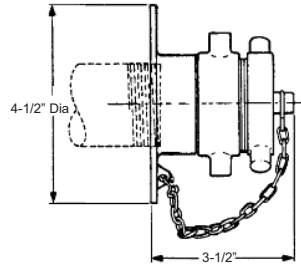

SPECIFICATIONS

1-1/2" DOUBLE FEMALE

Brass plate lettered AUTO SPKR. with female N.P.T. threads x pin lug hose thread swivel, pin lug plug and chain.

1-1/2" FEMALE X MALE

Brass 4-1/2" round plate lettered AUTO SPKR., brass snoot with rigid end male N.P.T. x pin lug hose thread female swivel, pin lug plug and chain.

Also in:
New York (800) 526-4592
Chicago (800) 547-3473
Atlanta (800) 762-0542
Miami (866) 961-3473
Dallas (866) 644-3473

www.potterroemer.com

MODEL DIMENSIONS

MODEL 5005

MODEL 5011

MODEL 5012

MODEL 5013

MODEL 5016