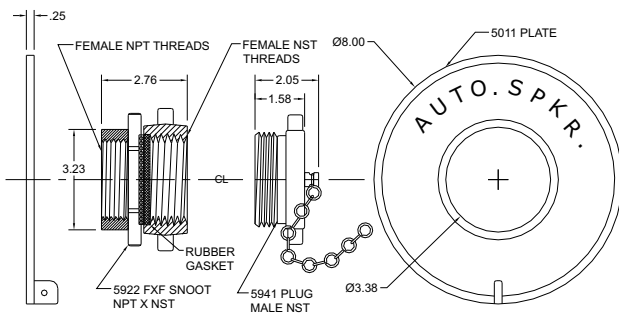

SPECIFICATIONS

1-1/2" DOUBLE FEMALE

Brass plate lettered AUTO SPKR. with female N.P.T. threads x pin lug hose thread swivel, pin lug plug and chain.

1-1/2" FEMALE X MALE

Brass 4-1/2" round plate lettered AUTO SPKR., brass snoot with rigid end male N.P.T. x pin lug hose thread female swivel, pin lug plug and chain.

Also in:
New York (800) 526-4592
Chicago (800) 547-3473
Atlanta (800) 762-0542
Miami (866) 961-3473
Dallas (866) 644-3473

www.potterroemer.com

MODEL DIMENSIONS

MODEL 5005

MODEL 5011

MODEL 5012

MODEL 5013

MODEL 5016