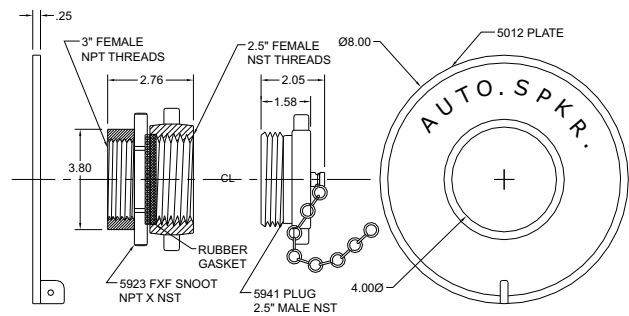

SPECIFICATIONS

1-1/2" DOUBLE FEMALE

Brass plate lettered AUTO SPKR. with female N.P.T. threads x pin lug hose thread swivel, pin lug plug and chain.

1-1/2" FEMALE X MALE

Brass 4-1/2" round plate lettered AUTO SPKR., brass snoot with rigid end male N.P.T. x pin lug hose thread female swivel, pin lug plug and chain.

Also in:
New York (800) 526-4592
Chicago (800) 547-3473
Atlanta (800) 762-0542
Miami (866) 961-3473
Dallas (866) 644-3473

www.potterroemer.com

MODEL DIMENSIONS

MODEL 5005

MODEL 5011

MODEL 5012

MODEL 5013

MODEL 5016