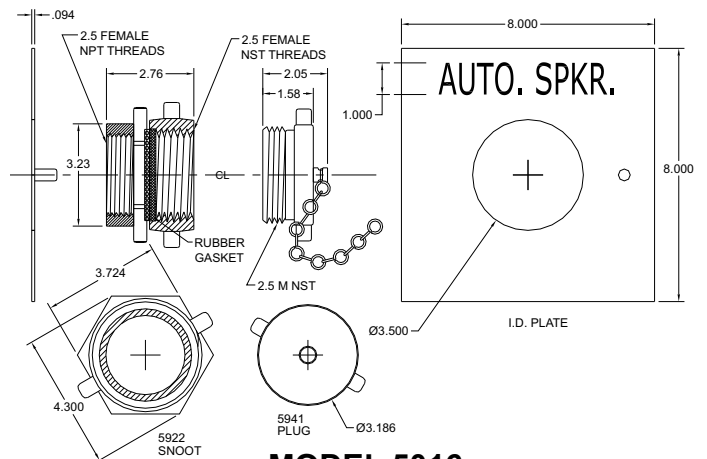

SPECIFICATIONS

1-1/2" DOUBLE FEMALE

Brass plate lettered AUTO SPKR. with female N.P.T. threads x pin lug hose thread swivel, pin lug plug and chain.

1-1/2" FEMALE X MALE

Brass 4-1/2" round plate lettered AUTO SPKR., brass snoot with rigid end male N.P.T. x pin lug hose thread female swivel, pin lug plug and chain.

Also in:
New York (800) 526-4592
Chicago (800) 547-3473
Atlanta (800) 762-0542
Miami (866) 961-3473
Dallas (866) 644-3473

www.potterroemer.com

MODEL DIMENSIONS

MODEL 5005

MODEL 5011

MODEL 5012

MODEL 5013

MODEL 5016