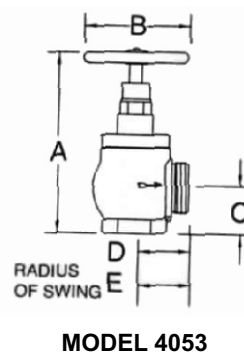

### MODEL 4053

Cast brass valve with rising stem. Internal parts of brass and stainless steel. Red handwheel. Female N.P.T. inlet and male hose thread outlet.

## PRESSURE RANGE SUFFIX SELECTION

For factory tagging of valve location, specify location by pressure range suffix. (see manufacturers pressure regulating valve chart)

- U     -T     -S     -R     -Q  
 -P     -O     -N

NOTE: The in-line installation of a "REG-U-MATIC" sets up a closed system. A relief valve should be installed to eliminate excessive pressure build up due to line surges.

## MODEL DIMENSIONS

Model No.	A Open		A Close		B		C		D		E Radius of Swing		Weight	
	in.	mm	in.	mm	in.	mm	in.	mm	in.	mm	in.	mm	lbs	kg
4050	12-7/8	327	12	305	6-1/4	159	2-3/4	70	3-3/16	92	3-5/8	92	20	9
4053	10-7/8	276	10	254	6-1/4	159	2-3/4	70	3-3/16	81	3-1/2	89	19	8.6