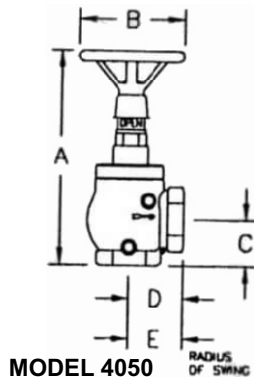

SPECIFICATIONS

MODEL 4050

Cast brass valve with rising stem. Internal parts of brass and stainless steel. Red handwheel. Female N.P.T. inlet and outlet.

MODEL 4053

Cast brass valve with rising stem. Internal parts of brass and stainless steel. Red handwheel. Female N.P.T. inlet and male hose thread outlet.

MODEL SELECTION

1. ☐ 4050
   ☐ 4053

PRESSURE RANGE SUFFIX SELECTION

For factory tagging of valve location, specify location by pressure range suffix. (see manufacturers pressure regulating valve chart)

1. ☐ -U   ☐ -T   ☐ -S   ☐ -R   ☐ -Q
   ☐ -P   ☐ -O   ☐ -N

NOTE: The in-line installation of a "REG-U-MATIC" sets up a closed system. A relief valve should be installed to eliminate excessive pressure build up due to line surges.

MODEL DIMENSIONS

Model No.	A Open		A Close		B		C		D		E Radius of Swing		Weight	
	in.	mm	in.	mm	in.	mm	in.	mm	in.	mm	in.	mm	lbs	kg
4050	12-7/8	327	12	305	6-1/4	159	2-3/4	70	3-3/16	92	3-5/8	92	20	9
4053	10-7/8	276	10	254	6-1/4	159	2-3/4	70	3-3/16	81	3-1/2	89	19	8.6

PRODUCT OPTIONS

FINISHES:

1. ☐ -C   Rough Chrome Plated

OPTIONS:

1. ☐ -MSA   Monitor Switch Adapter (Model 4050 Only)

Call Potter Roemer - Fire Pro for current listings and approvals. Dimensions are subject to manufacturer's tolerance and may change without notice. Potter Roemer-Fire Pro assumes no responsibility for use of void or superseded data. © Copyright Potter Roemer- Fire Pro, Member of Morris Group International™ Please visit potterroemer.com for most current specifications.

4050-4053 SERIES Date: 03/27/14

MEMBERSHIP

FIRE EQUIPMENT
MANUFACTURERS'
ASSOCIATION

ONFSA
NATIONAL IRRE SPRINKLER ASSOCIATION, INC.

CASPE
American Society of
Plumbing Engineers

POTTER ROEMER/FIRE PRO

Headquarters:
P.O. Box 3527
City of Industry, CA
91744 U.S.A.
Los Angeles Area
800-366-3473
626-855-4890

Also in:
New York (800) 526-4592
Chicago (800) 547-3473
Atlanta (800) 762-0542
Miami (866) 961-3473
Dallas (866) 644-3473

www.potterroemer.com