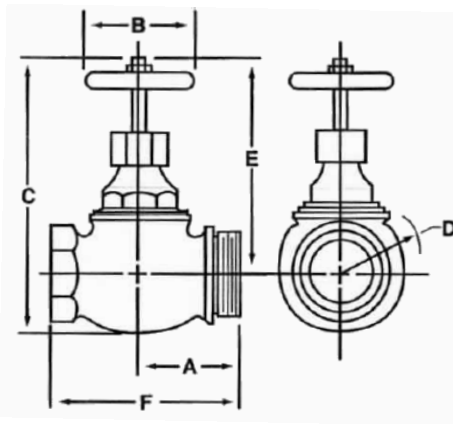

SPECIFICATIONS

FEMALE X MALE

Cast brass valve with red handwheel. Female N.P.T. inlet and outlet.

FEMALE X FEMALE

Cast brass valve with red handwheel. Female N.P.T. inlet by male hose thread outlet.

CHICAGO PATTERN VALVES

Cast brass valve with rubber seat and aluminum handwheel. Male x Male IPT x N.S.T.

PRODUCT OPTIONS

“No Available Options”

MODEL SELECTION

- 4110
- 4115
- 4119
- 4120
- 4125
- 4130
- 4135

Call Potter Roemer - Fire Pro for current listings and approvals. Dimensions are subject to manufacturer's tolerance and may change without notice. Potter Roemer - Fire Pro assumes no responsibility for use of void or superceded data. © Copyright Potter Roemer - Fire Pro, Member of Morris Group International™ Please visit potterroemer.com for most current specifications.

Also in:
New York (800) 526-4592
Chicago (800) 547-3473
Atlanta (800) 762-0542
Miami (866) 961-3473
Dallas (866) 644-3473

www.potterroemer.com

SPECIFICATIONS

F x M Model No.	F x F Model No.	Size	Closed		Open				
			A	B	C	C	D	E	F
	4119	1/2	1/8	2	4	4-1/4	1	3-3/8	2-1/4
4110	4120	1-1/2	2-1/2	3-1/2	7-1/4	8-1/4	3	5-3/4	5-1/2
4115	4125	2-1/2	3-1/2	5	10-1/4	11-1/4	3-1/2	8-1/4	7

ALL DIMENSIONS IN INCHES

MODEL 4110 & 4115

MODEL 4119-4125

MODEL 4130

4130 1-1/2" M x M IPT

4135 2-1/2" M x M IPT

Call Potter Roemer - Fire Pro for current listings and approvals. Dimensions are subject to manufacturer's tolerance and may change without notice. Potter Roemer - Fire Pro assumes no responsibility for use of void or superseded data. © Copyright Potter Roemer - Fire Pro, Member of Morris Group International™ Please visit potterroemer.com for most current specifications.