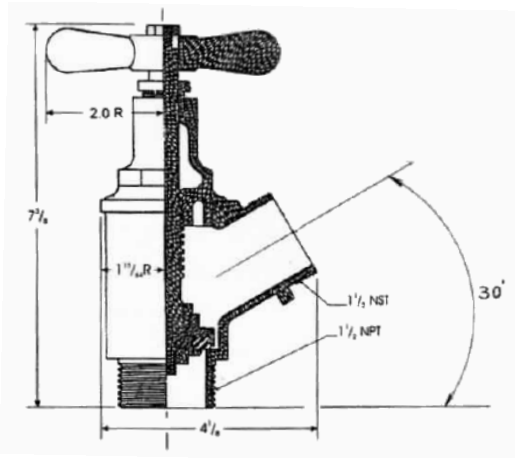

SPECIFICATIONS

FEMALE X MALE

Cast brass valve with red handwheel. Female N.P.T. inlet and outlet.

FEMALE X FEMALE

Cast brass valve with red handwheel. Female N.P.T. inlet by male hose thread outlet.

CHICAGO PATTERN VALVES

Also in:
New York (800) 526-4592
Chicago (800) 547-3473
Atlanta (800) 762-0542
Miami (866) 961-3473
Dallas (866) 644-3473

www.potterroemer.com

SPECIFICATIONS

F x M Model No.	F x F Model No.	Size	Closed		Open				
			A	B	C	C	D	E	F
	4119	1/2	1/8	2	4	4-1/4	1	3-3/8	2-1/4
4110	4120	1-1/2	2-1/2	3-1/2	7-1/4	8-1/4	3	5-3/4	5-1/2
4115	4125	2-1/2	3-1/2	5	10-1/4	11-1/4	3-1/2	8-1/4	7

ALL DIMENSIONS IN INCHES

MODEL 4110 & 4115

MODEL 4119-4125

MODEL 4130

4130 1-1/2" M x M IPT

4135 2-1/2" M x M IPT

Call Potter Roemer - Fire Pro for current listings and approvals. Dimensions are subject to manufacturer's tolerance and may change without notice. Potter Roemer - Fire Pro assumes no responsibility for use of void or superseded data. © Copyright Potter Roemer - Fire Pro, Member of Morris Group International™ Please visit potterroemer.com for most current specifications.